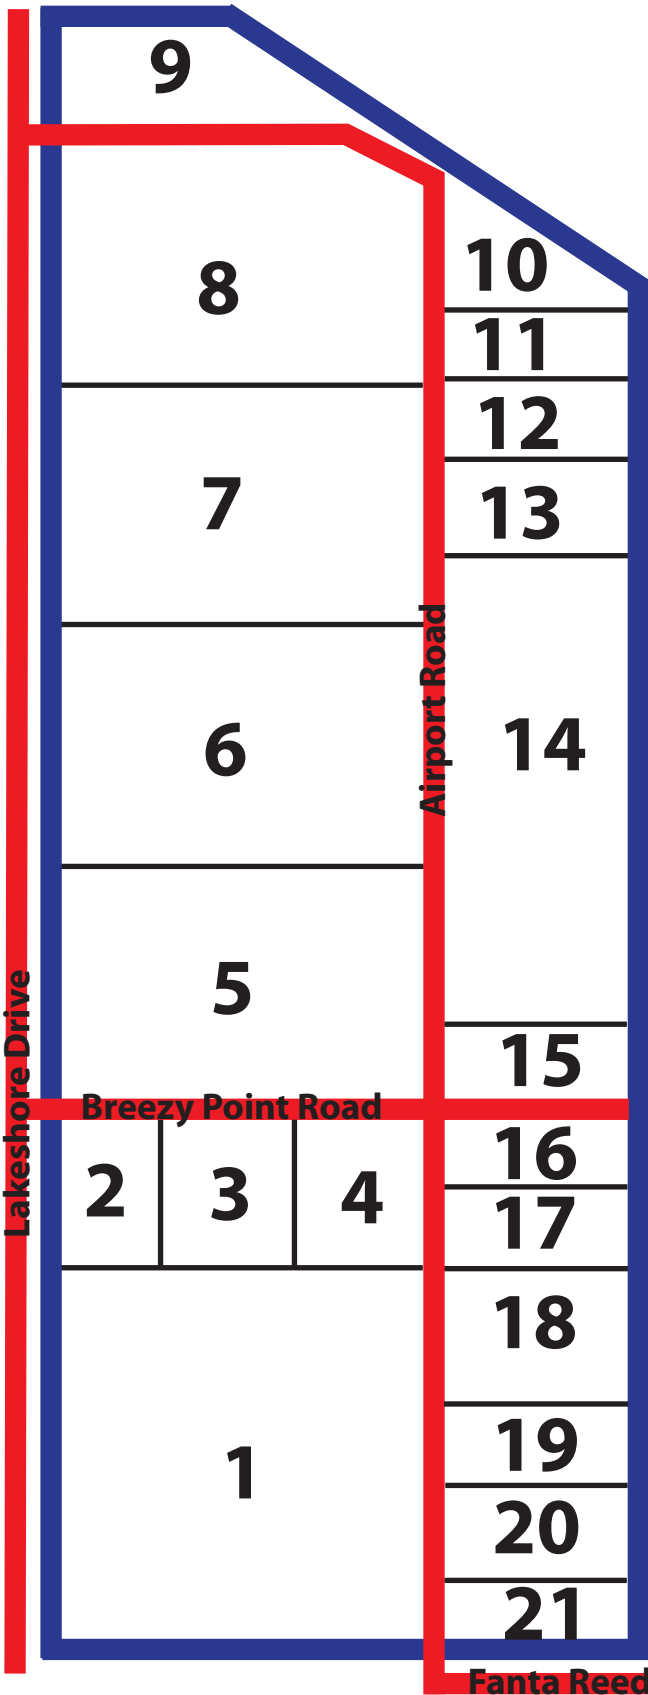

Airport Industrial Park

La Crosse, WI

LOT	COMPANY
1	The Company Store
2	Inland Printing
3	Viking Electric
4	Dunham Express
5	McKesson
6	Echo Bridge Home Entertainment
7	Everbrite Electric Sign Company
8	Wis-Pak
9	Helgeson Building - Insulation Plus
10	Moore Pet Supplies
11	Regal Plastics
12	At the Matinee Building
13	Hammes Tool & Die/ Sp. For Lease
14	Inland Printing
15	Lawn Care Specialists
16	Fed Ex
17	Culligan
18	Platinum Press
19	Family Dog Center/Diggity Dog
20	Brown - Wilbert Vault Company
21	La Crosse Scale Company

Fanta Reed Road To Interstate 90