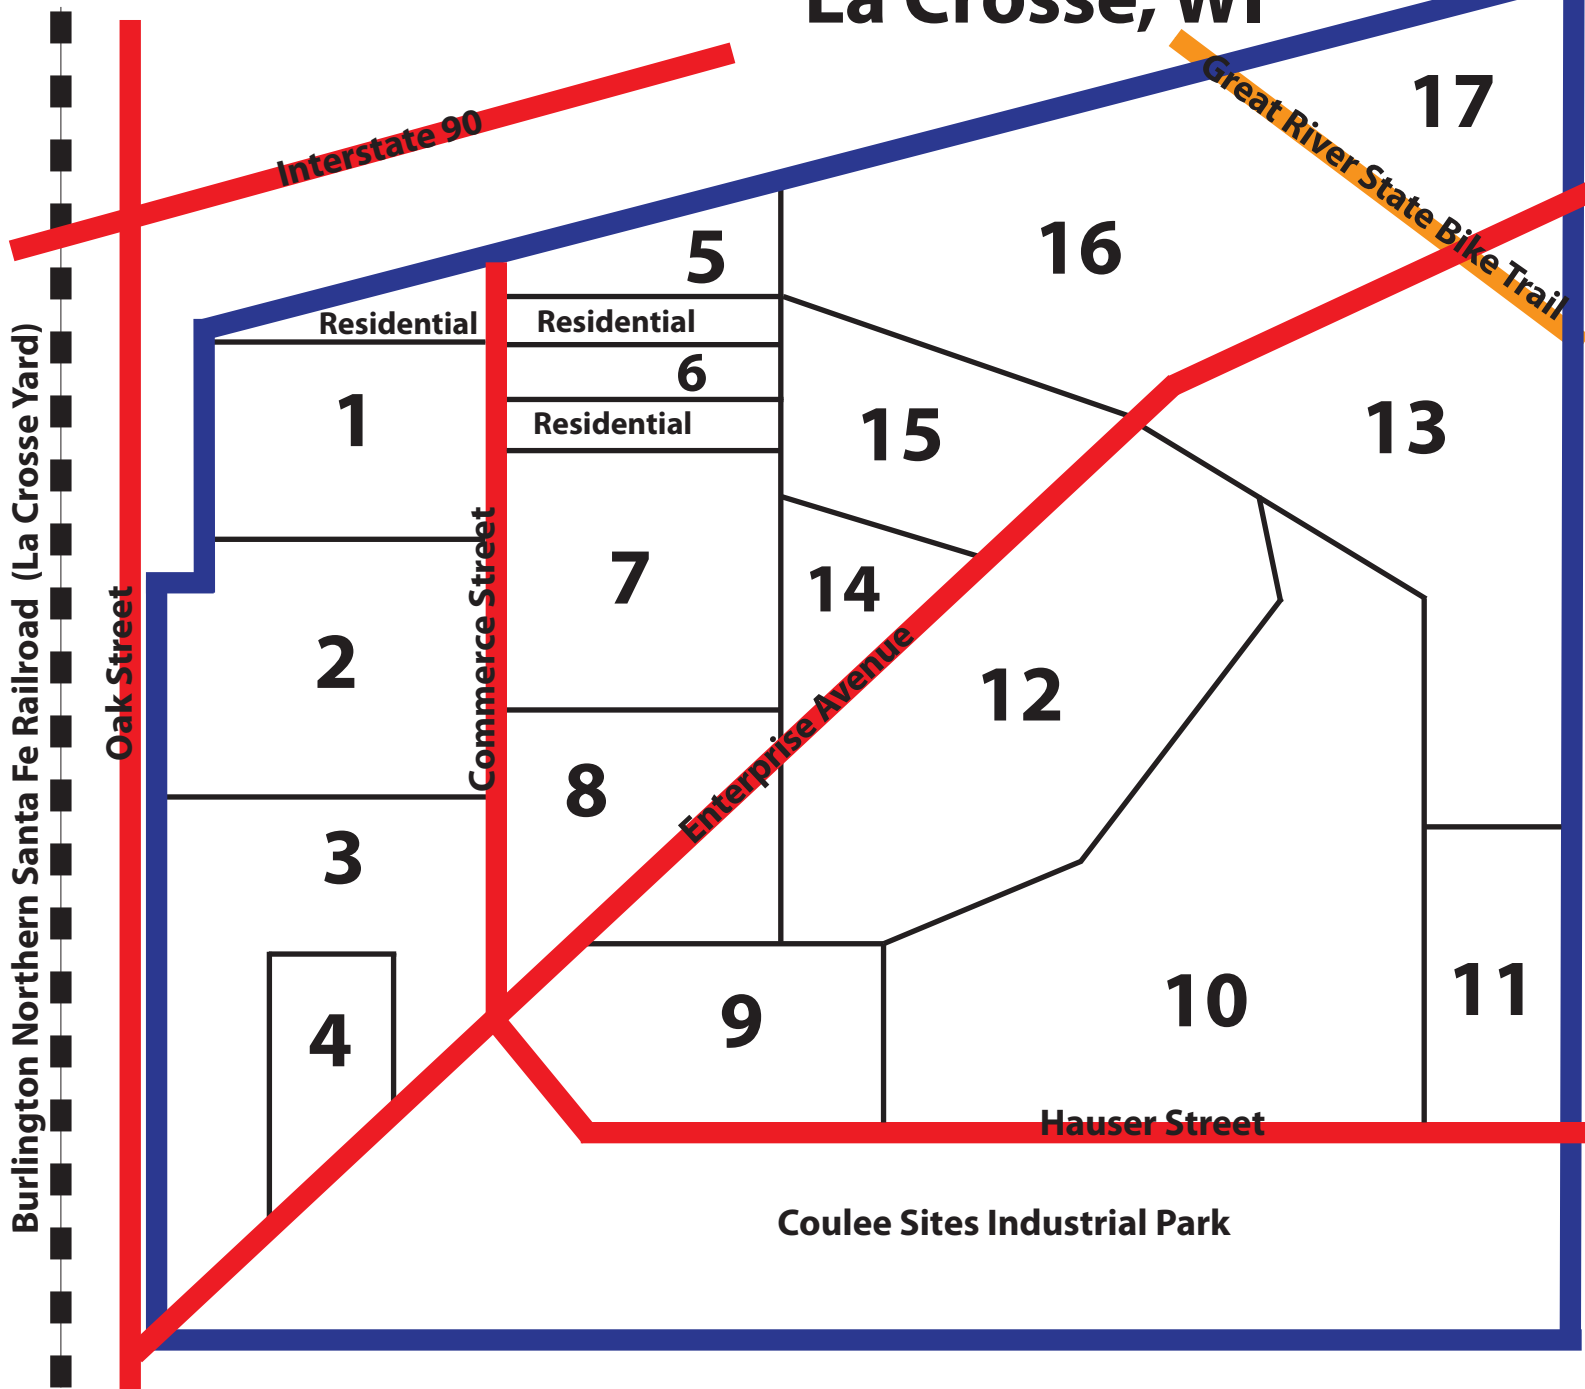

Interstate Industrial Park

La Crosse, WI

LOT COMPANY

- 1 Xcel Energy
- 2 Torrance Casting
- 3 Waste Management
- 4 AA Hanson Electric
- 5 TCI
- 6 Brick Oven Bakery
- 7 Duratech
- 8 LUXCO
- 9 DALCO
- 10 Northern Engraving
- 11 Schilling Paper Co.
- 12 Great Lakes Cheese
- 13 Main St. Ingredients
- 14 Walter
- 15 Milwaukee Stove Co.
- 16 Northern Engraving
- 17 La Crosse Transport Refrig.