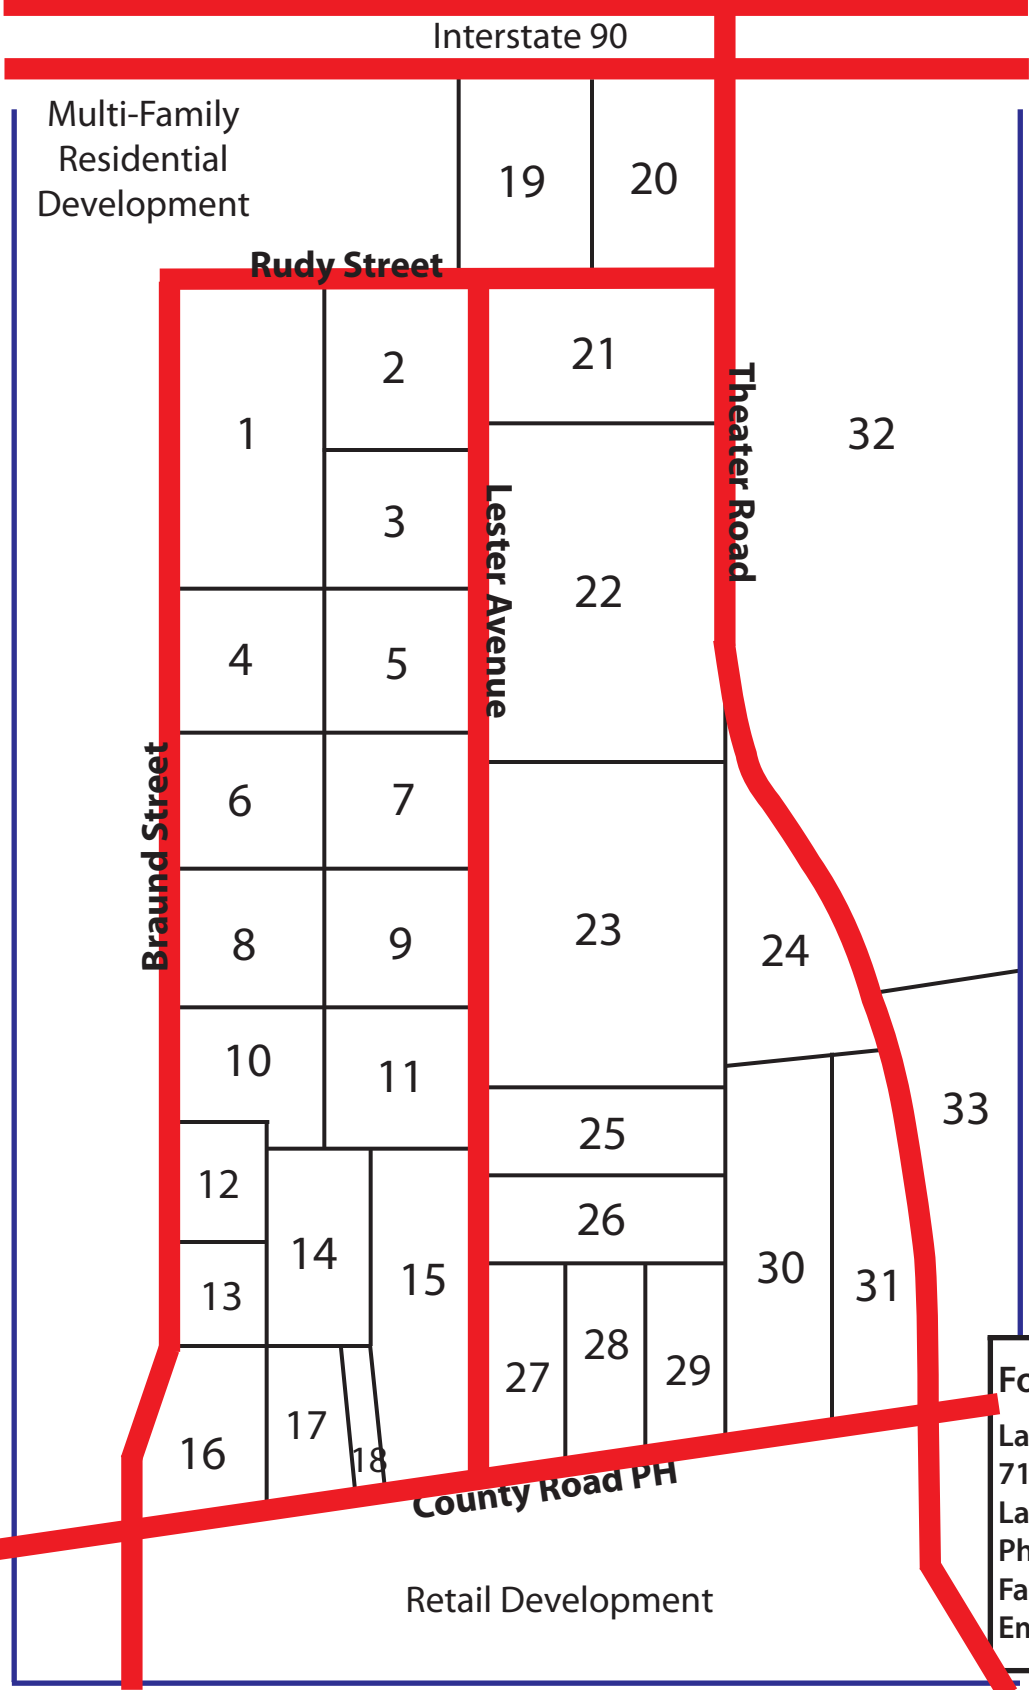

Onalaska Valley View Business Center

Commercial Development (See Elmwood Business Park Map)

Lot Company

- | | |
|----|---|
| 1 | Community Bio-Life Resources |
| 2 | Diamond Vogel Paint |
| 3 | Century Expo |
| 4 | Flooring Interiors |
| 5 | Motor Parts Co. |
| 6 | Valley View Bus. Partners |
| 7 | Valley View Bus. Partners |
| 8 | Valley View Bus. Partners |
| 9 | Steven Eide |
| 10 | Red Balloon Childcare |
| 11 | Steven Eide |
| 12 | Chiropr. & Physical Therapy |
| 13 | Gary Fischer |
| 14 | Edward's Storage |
| 15 | CenturyTel |
| 16 | Residential |
| 17 | Cindy Gerke & Assoc. |
| 18 | Valley View Bus. Partners |
| 19 | Valley View Office Center I |
| 20 | Golf Headquarters |
| 21 | Valley View Office Center II |
| 22 | U.S. Fish & Wildlife
Service Resource Center |
| 23 | Hoppens Realty |
| 24 | Salon Pro Academy |
| 25 | American Homepatient |
| 26 | Slumberland |
| 27 | Valley View Car Wash |
| 28 | Allstate Insurance |
| 29 | Residential |
| 30 | Slumberland |
| 31 | Coulee State Bank |
| 32 | Dahl Automotive |
| 33 | Wells Fargo |