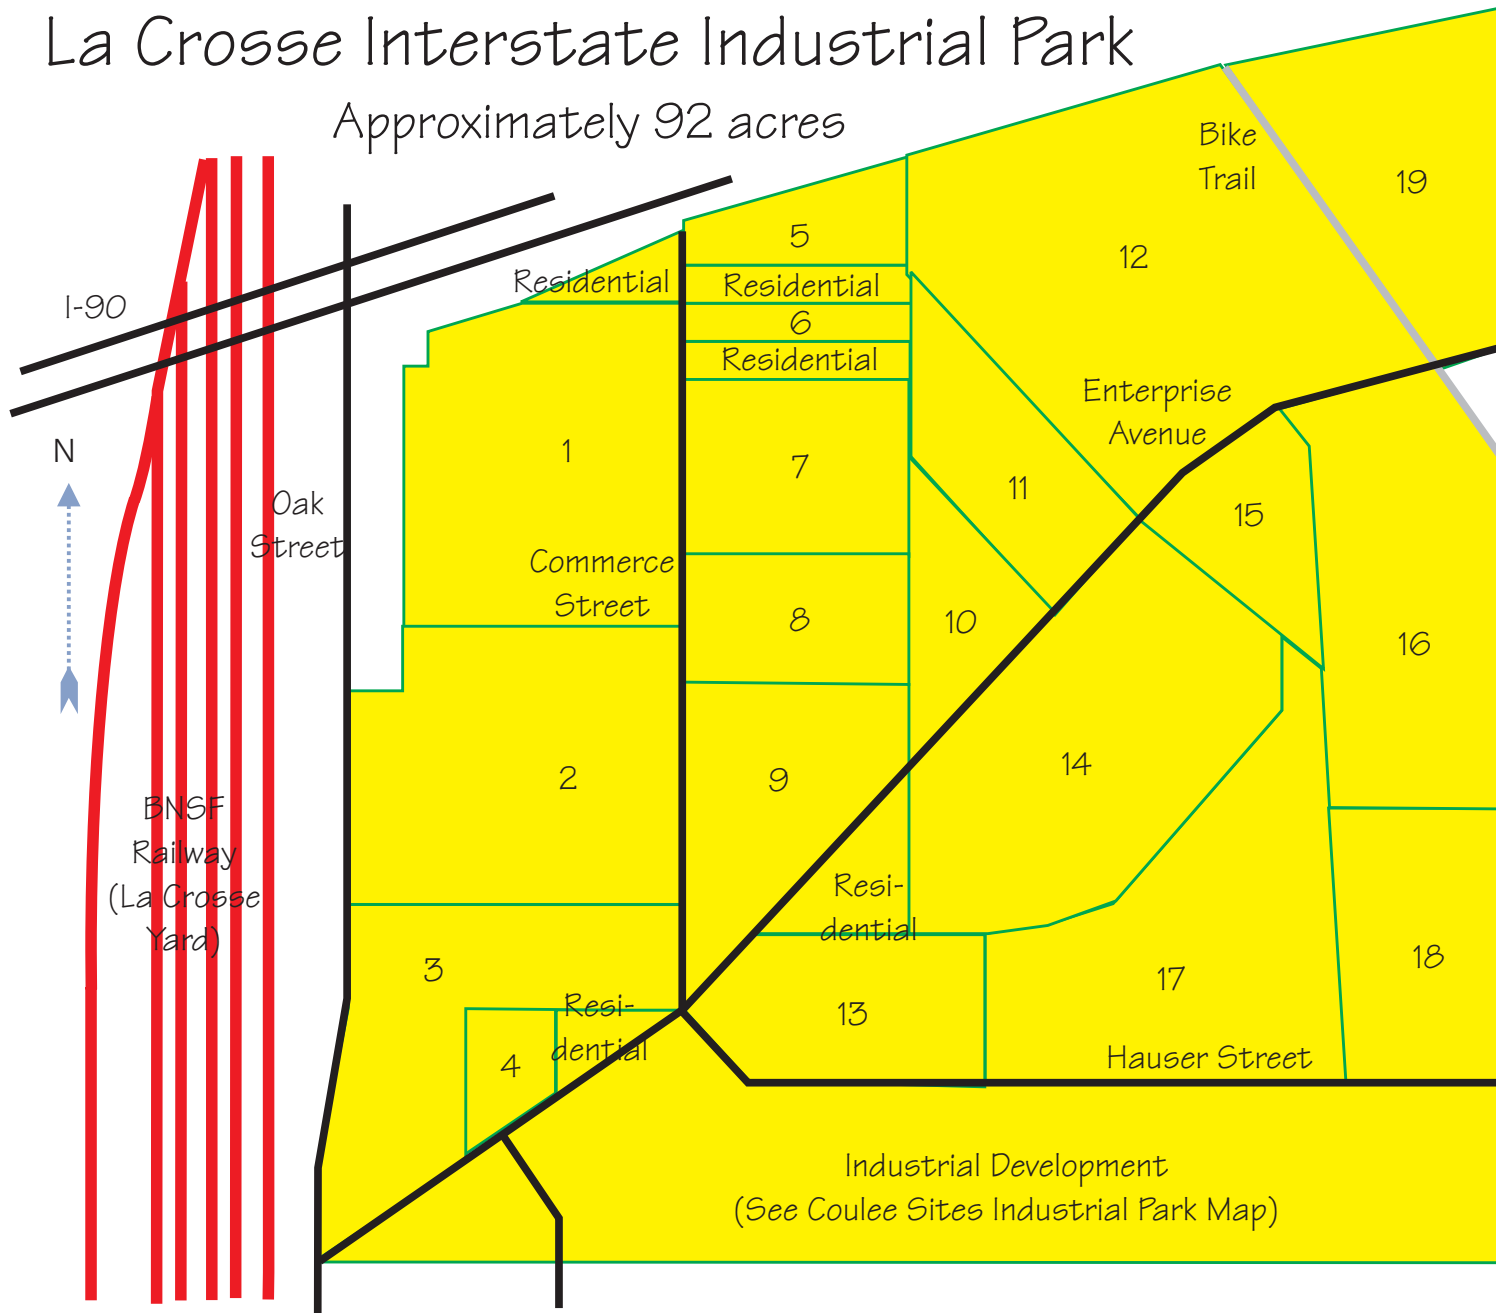

La Crosse Interstate Industrial Park

Approximately 92 acres

LADCO Site Data Sheet

Lot	Owner	Acreege
1	NSP	6.02
2	Torrance Casting	7.01
3	Waste Management	5.19
4	A & M Electric	0.75
5	K-Cee Motorsports	2.49
6	Brick Oven Bakery	
7	Skipperliner Indust.	1.01
8	Dura-Tech	2.82
9	LUXCO	2.90
10	Inland Printing Co.	3.76
11	Milwaukee Stove Co.	1.87
12	Northern Engraving	2.18
13	DALCO	9.92
14	Great Lakes Cheese	3.43
15	Northern Engraving	11.03
16	Main Street Ingredients	3.79 8.40
17	Northern Engraving	
18	Schilling Paper & Box	8.83
19	La Crosse Transport Refrigeration	3.75 7.12

Industrial Development
(See Coulee Sites Industrial Park Map)

Run Date: 4-26-04

Roads
 Railroads
 Bike Trail
 Available
 Occupied
 Optioned

For more information:
James Hill, 784-5488